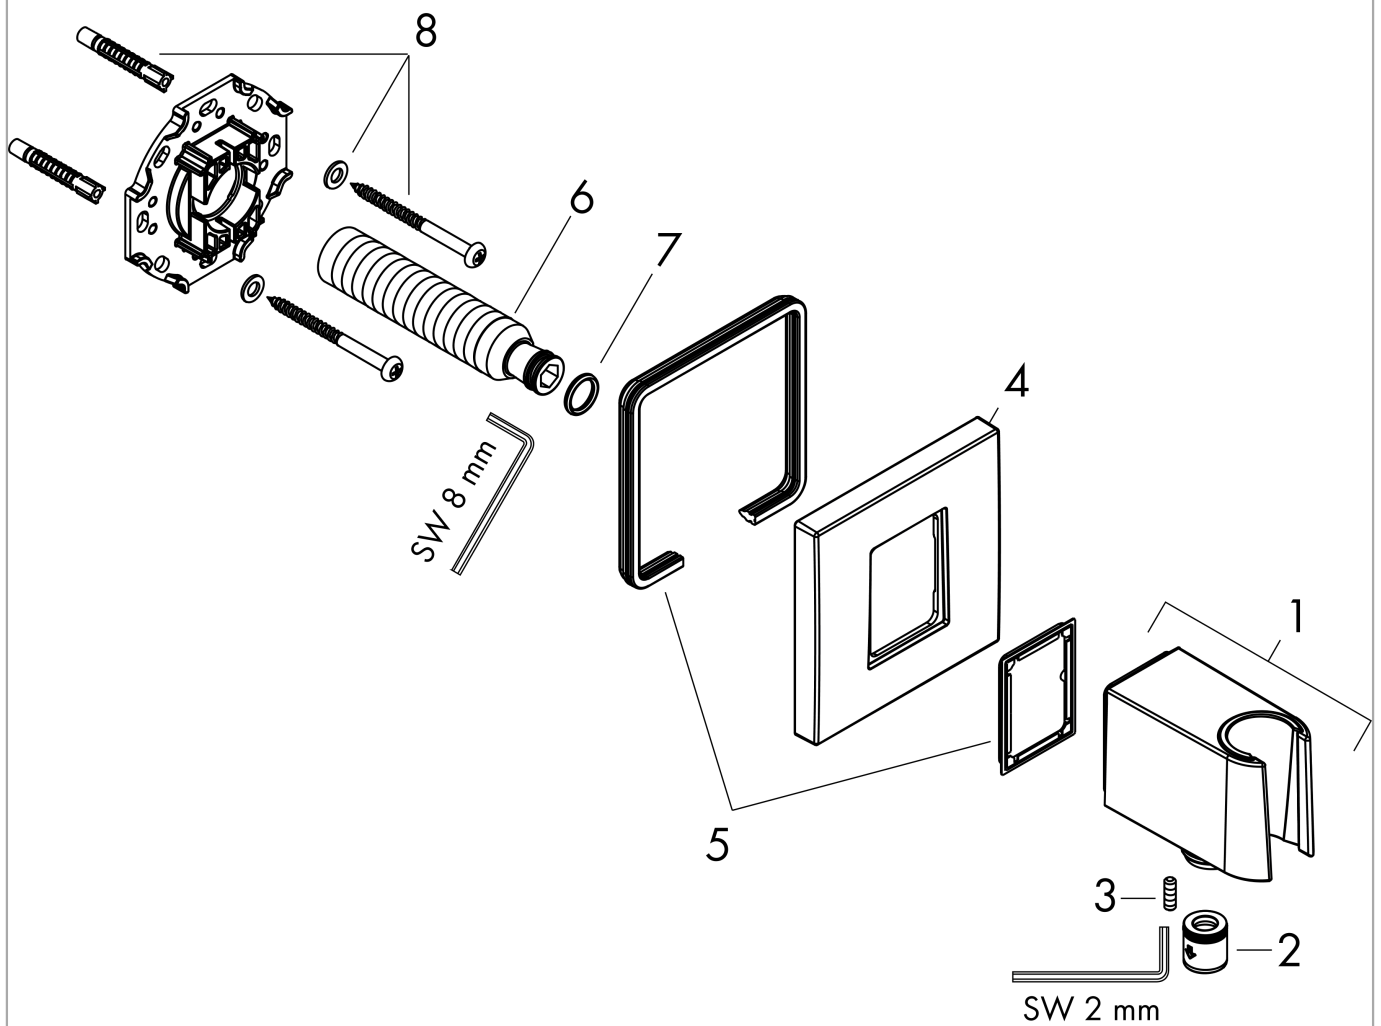

FixFit E**Wall outlet with shower holder**Surfaces: **Brushed Bronze** Article Number: **26889140****Description****product features**

- consists of: wall connector, escutcheon
- version: plastic housing with internal water supply made of plastic
- fixed holding position
- for all Hansgrohe hand showers
- for hoses with conical nut
- material: plastic
- with non-return valve
- connection type: G ½

Product image

FixFit E
Wall outlet with shower holder
 Surfaces: **Brushed Bronze** Article Number: **26889140**

Exploded Drawing

Year of production: >06/22

FixFit E**Wall outlet with shower holder**Surfaces: **Brushed Bronze** Article Number: **26889140****Spare part list**

Year of production: >06/22

Pos.	Description	Article Number	Price	PU
1	shower holder, assy	94695140	€ 129,23	1
2	set of non return valves DW 15	94074000	€ 13,92	1
3	null	93841000	€ 3,21	1
4	seal	94694000	€ 3,21	1
5	escutcheon	94693140	€ 105,91	1
6	connecting thread G½	98933000	€ 57,12	1
7	O-ring 11x2	98127000	€ 3,21	1
8	mounting set	96179000	€ 11,31	1